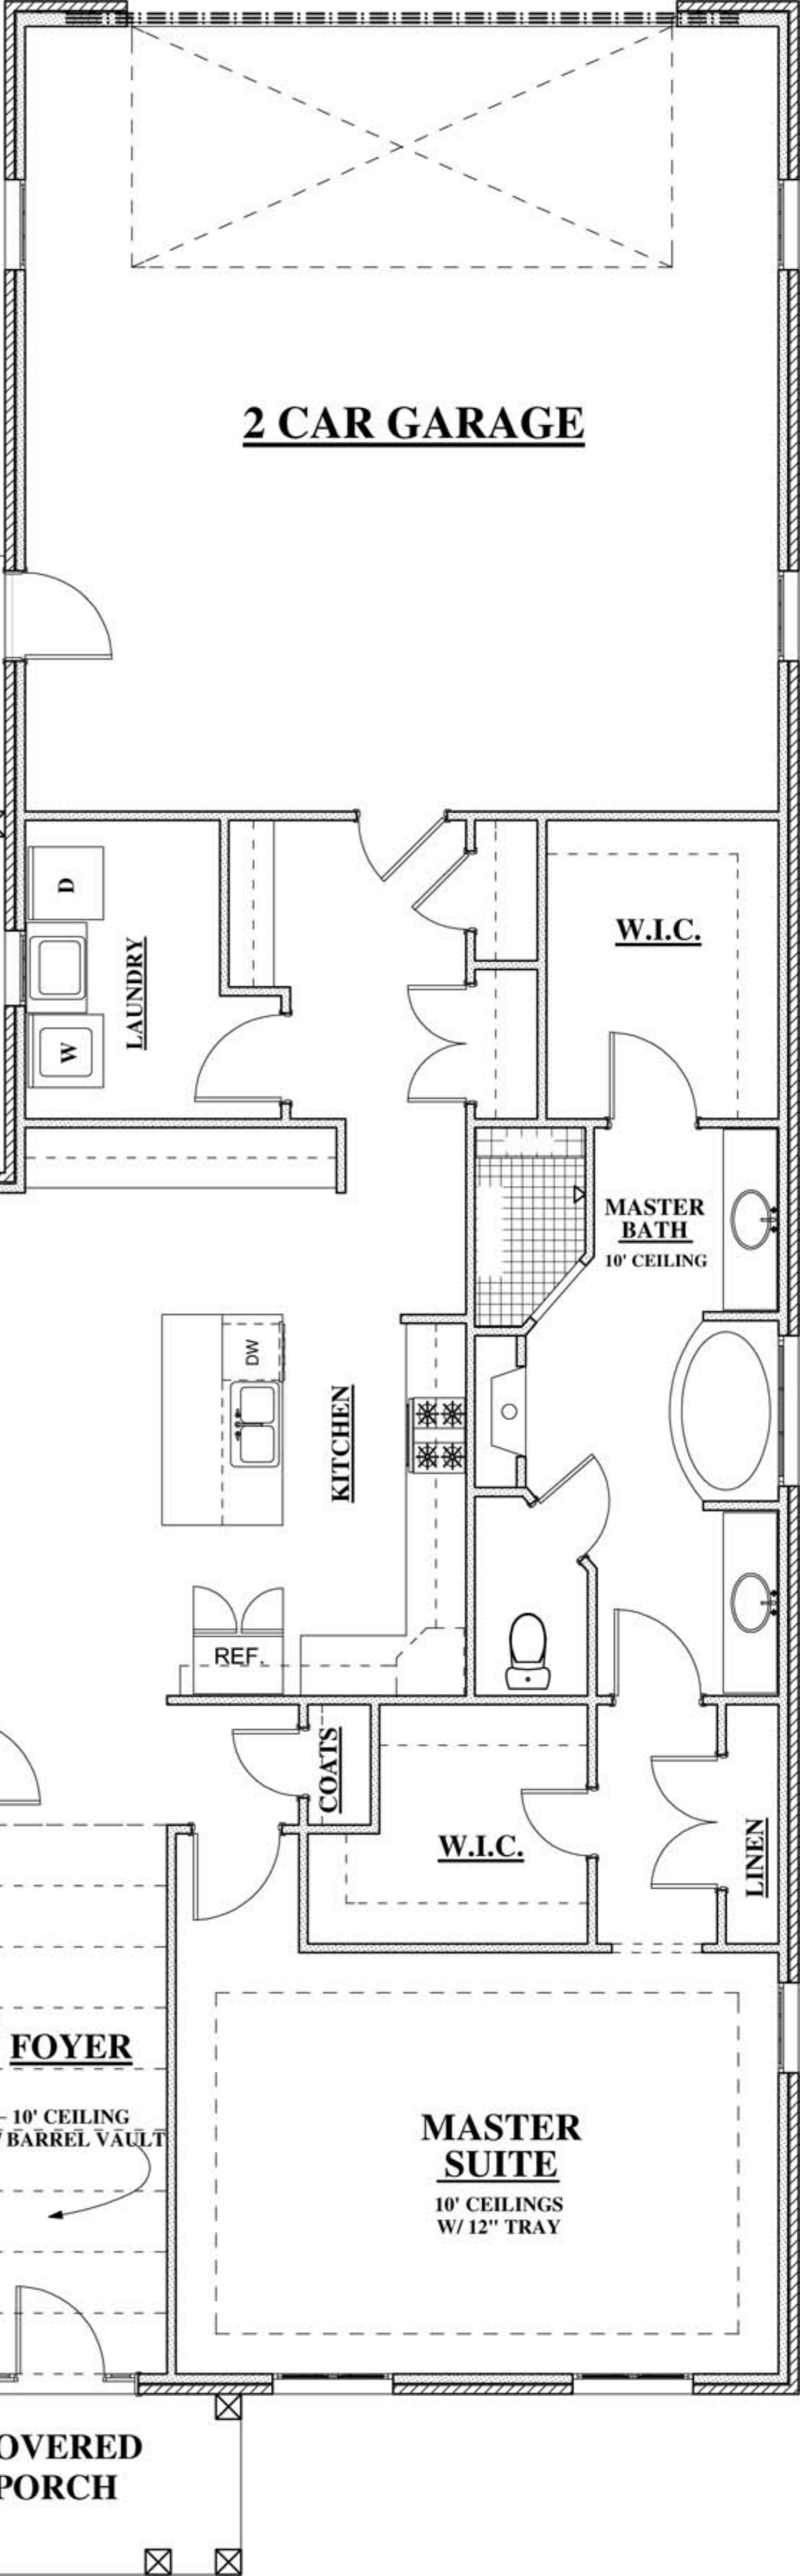

Ashford Oaks

2 CAR GARAGE

COVERED PATIO
(25' x 12')

LAUNDRY

W.I.C.

MASTER BATH
10' CEILING

DINING ROOM
10' CEILING

KEEPING ROOM
10' CEILING